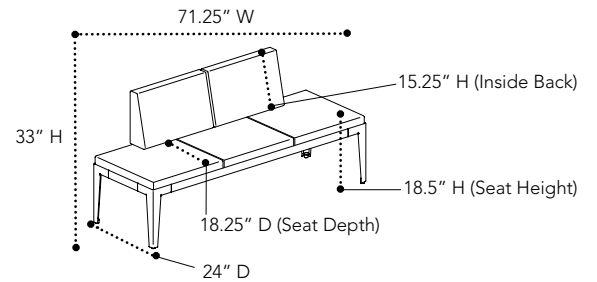

CLOSED

CLOSED W/LAMP

CLOSED W/ELECTRICAL
(2 Options)

CLOSED W/BOTH

SPECIFICATIONS (CONT.)

The versatility of BÄNDA allows you to specify different upholstery on seat cushions, backrests and armrests.

BÄNDA'S optional backrest and metal arm option is designed to be specified separately and can be used in multiple locations on the frame with the seat cushions.