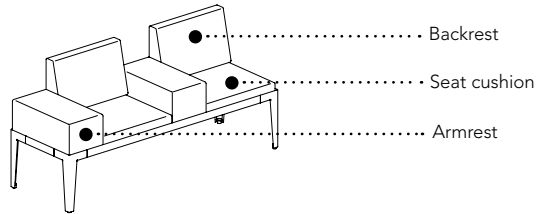

CLOSED

CLOSED W/LAMP

CLOSED W/ELECTRICAL
(2 Options)

CLOSED W/BOTH

SPECIFICATIONS (CONT.)

The versatility of BÄNDA allows you to specify different upholstery on seat cushions, backrests and armrests.

BÄNDA'S optional backrest and metal arm option is designed to be specified separately and can be used in multiple locations on the frame with the seat cushions.