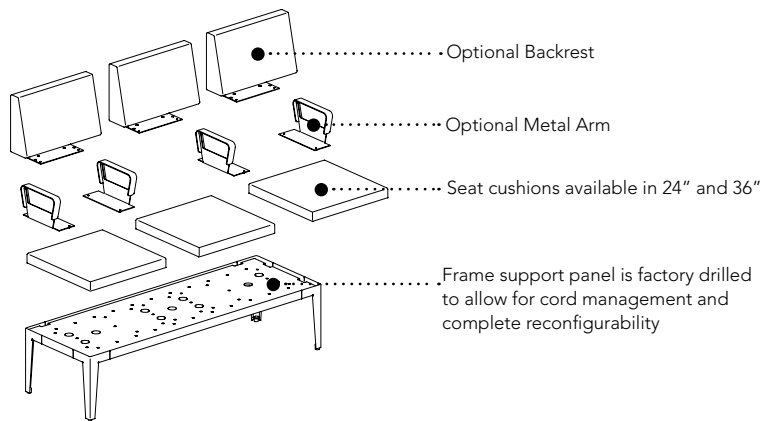

CLOSED

CLOSED W/LAMP

CLOSED W/ELECTRICAL
(2 Options)

CLOSED W/BOTH

SPECIFICATIONS (CONT.)

The versatility of BÄNDA allows you to specify different upholstery on seat cushions, backrests and armrests.

BÄNDA'S optional backrest and metal arm option is designed to be specified separately and can be used in multiple locations on the frame with the seat cushions.