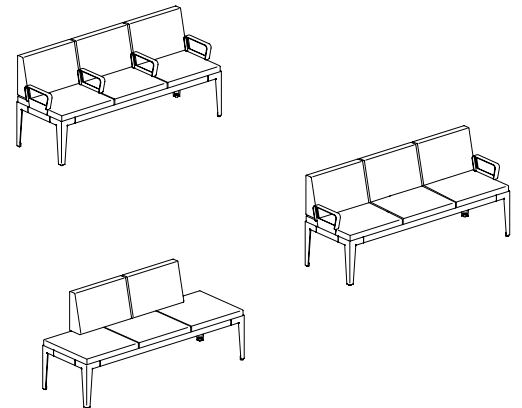

CLOSED

CLOSED W/LAMP

CLOSED W/ELECTRICAL
(2 Options)

CLOSED W/BOTH

SPECIFICATIONS (CONT.)

The versatility of BÄNDA allows you to specify different upholstery on seat cushions, backrests and armrests.

BÄNDA'S optional backrest and metal arm option is designed to be specified separately and can be used in multiple locations on the frame with the seat cushions.