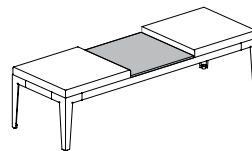

BÄNDA DESIGN OVERVIEW

BÄNDA – Designed by Daniel Korb

BÄNDA replaces the mass and bulk of conventional lounge furniture with an open steel frame that creates accessible, fluid spaces and allows easy access for power/data cable management. BÄNDA is ideal for open plan applications due to the 360 degree view and limitless connectivity. Three scaleable framesets and smart elements provide virtually unlimited options for modular seating, tables, and space division.

Design details:

- Folded Steel Frame Design that utilizes a rigid, recycled content steel frame that remains solid and functional for its entire service life
- 24 inch platform with 3 frame sizes 24, 48 and 72
- Built up benches, tables and component pieces for maximum flexibility for any design
- One and one and half seat options (24" & 36")
- Optional backrest
- 3 arm and space divider options – steel arm, upholstered arm, wood arm
 - *wood arm version comes in multiple options
- 8 standard powdercoat finishes (additional colors available at an upcharge)
- Table surface options in two heights available in wood veneer and solid surface options
- Complete interchangeability of seat cushions and table surfaces without special fasteners or tools which can be easily reconfigured in the field
- Offers effective way to bring color, material, texture to interior spaces using up to 50% less textile yardage for upholstery than most modular lounge products
- Seat cushions and table surfaces are easily removable for cleaning and replacement

The BÄNDA frame works as a chassis. Seat cushion, backrest, and armrest elements are universally-sized to BÄNDA'S three framesets, allowing both the specifier and the end-user to mix, match seats and surfaces. A bench for three can quickly and easily become seating for two with a shared table.