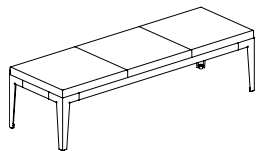

BÄNDA DESIGN OVERVIEW

BÄNDA – Designed by Daniel Korb

BÄNDA replaces the mass and bulk of conventional lounge furniture with an open steel frame that creates accessible, fluid spaces and allows easy access for power/data cable management. BÄNDA is ideal for open plan applications due to the 360 degree view and limitless connectivity. Three scaleable framesets and smart elements provide virtually unlimited options for modular seating, tables, and space division.

Design details:

- Folded Steel Frame Design that utilizes a rigid, recycled content steel frame that remains solid and functional for its entire service life
- 24 inch platform with 3 frame sizes 24, 48 and 72
- Built up benches, tables and component pieces for maximum flexibility for any design
- One and one and half seat options (24" & 36")
- Optional backrest
- 3 arm and space divider options – steel arm, upholstered arm, wood arm
 - *wood arm version comes in multiple options
- 8 standard powdercoat finishes (additional colors available at an upcharge)
- Table surface options in two heights available in wood veneer and solid surface options
- Complete interchangeability of seat cushions and table surfaces without special fasteners or tools which can be easily reconfigured in the field
- Offers effective way to bring color, material, texture to interior spaces using up to 50% less textile yardage for upholstery than most modular lounge products
- Seat cushions and table surfaces are easily removable for cleaning and replacement

The BÄNDA frame works as a chassis. Seat cushion, backrest, and armrest elements are universally-sized to BÄNDA'S three framesets, allowing both the specifier and the end-user to mix, match seats and surfaces. A bench for three can quickly and easily become seating for two with a shared table.