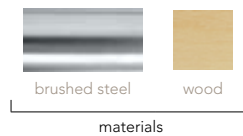

# LOEWENSTEIN

C R O W N E

C R O W N E

174A

174B

174C

<b>174A</b>	Round W20 H22 W24 H22 W36 H16
<b>174B</b>	Square W20 D20 H22 W24 D24 H22 W32 D32 H16
<b>174C</b>	Console W56 D16 H29

OPTIONS - available in laminate, straight grain, sunburst and reverse diamond veneers.