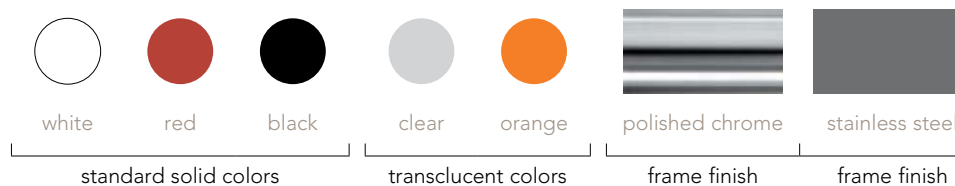

LOEWENSTEIN™

C A P R I C E

9701		Four leg base *Stainless Steel option available			
		W22	D23	H31	SH18
9702		Sled base			
		W22	D23	H31	SH18
9704		Spider base			
		W22	D23	H31	SH18
9706		Caster base			
		W26	D26	H30-33	SH17-20
9707		Barstool, adjustable pedestal base			
		W22	D23	H35-45	SH22-32

AVAILABLE COLORS:

*9701 option only
(suitable for outdoor use)

9702
sled base

9707
barstool, adjustable
pedestal base

9704
spider base

9706
caster base