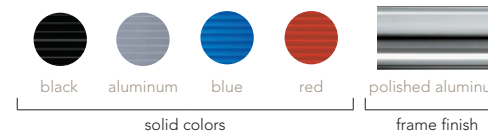

LOEWENSTEIN

B O N I T A

B O N I T A

7160	Side Chair	W22.5	D20.5	H31.5	SH18
7161	Arm Chair	W22.5	D20.5	H31.5	SH18 AH26
7163	Armless Bar	W18.5	D21.5	H43.5	SH30
7165	Arm Bar	W22.5	D21.5	H43.5	SH30 AH38
7166	Bench	W49	D20.5	H31.5	SH18 AH26

SEAT / BACK COLORS

Polished cast aluminum frame, standard colors are natural aluminum and black, red and blue available with extended lead times.

LOEWENSTEIN

800.327.2548 | fax 812.683.7256
www.loewensteininc.com

7160

7161

7166

- Indoor / Outdoor
- Polished Cast Aluminum frame is standard
- ANSI / BIFMA tested
- Striking contemporary design collection

7160

7161

7163

7165