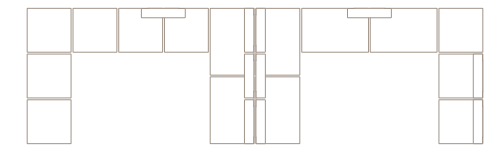

LOUNGE AND MULTI-USE